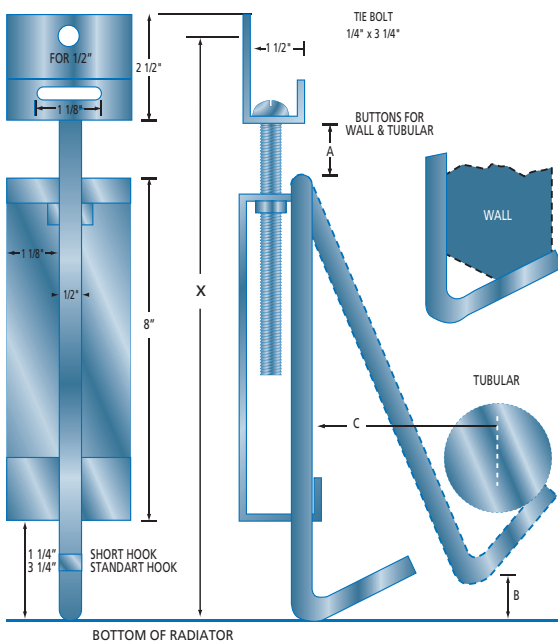

Wall Hung Slenderized

LEGLESS CAST IRON RADIATORS

DIMENSIONS • RATINGS

AVAILABLE WITH HEAVY DUTY BRACKETS

WEIGHT / LBS.
PER SECTION

4x19	7 1/4"
4x25	8 1/2"

- For Part #'s refer to master Part # List
- 4x19 or 4x25 Wall Hung Radiators are available 4 thru 44 sections
- For Ratings & Dimensions see page 4
- Odd sizes available upon request

4 x 19 or 4 X 25
With No Legs

ADJUSTABLE RADIATOR BRACKETS

Dimensions

Wall Hung Heavy Duty Brackets

PART #	SHIPPING WEIGHT / LBS.
BWH1	3 LBS